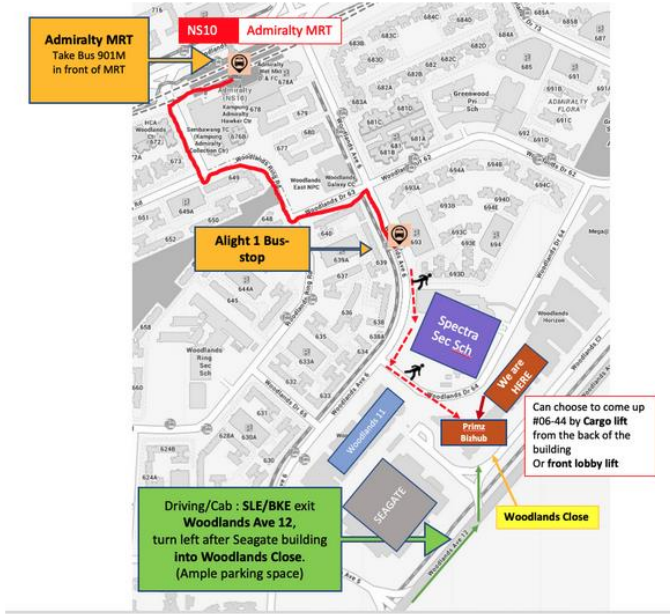

How to travel to our Training Centre?

Building : Primz Bizhub
21 Woodlands Close #06-44 S(737854)

MRT & BUS: Admiralty MRT Station (NS10)

1. Take Bus 901M in-front of Admiralty MRT Station
2. Alight 1 bus stops (Blk 693 Woodlands ave 6)
3. Walk along Spectra Secondary School (Follow to guided map below)

Cab / Own transport:

1. Exit SLE Woodlands Ave 12.
2. Drive along Woodlands Ave 12 until turn left into Woodlands Close
3. Immediately turn right and 1st building (Primz Bizhub) (FIRST BROWN BUILDING)

Ample Parking lots / Food court / Rest room

Take Bus **901M** in-front of **Admiralty MRT Station** and alight 1 bus-stop here

Walk along SPECTRA Secondary School

Walk to the back of Primz Bizhub Building

You may use the Cargo Lift for easy access or Front Lobby with direction as shown on the photo